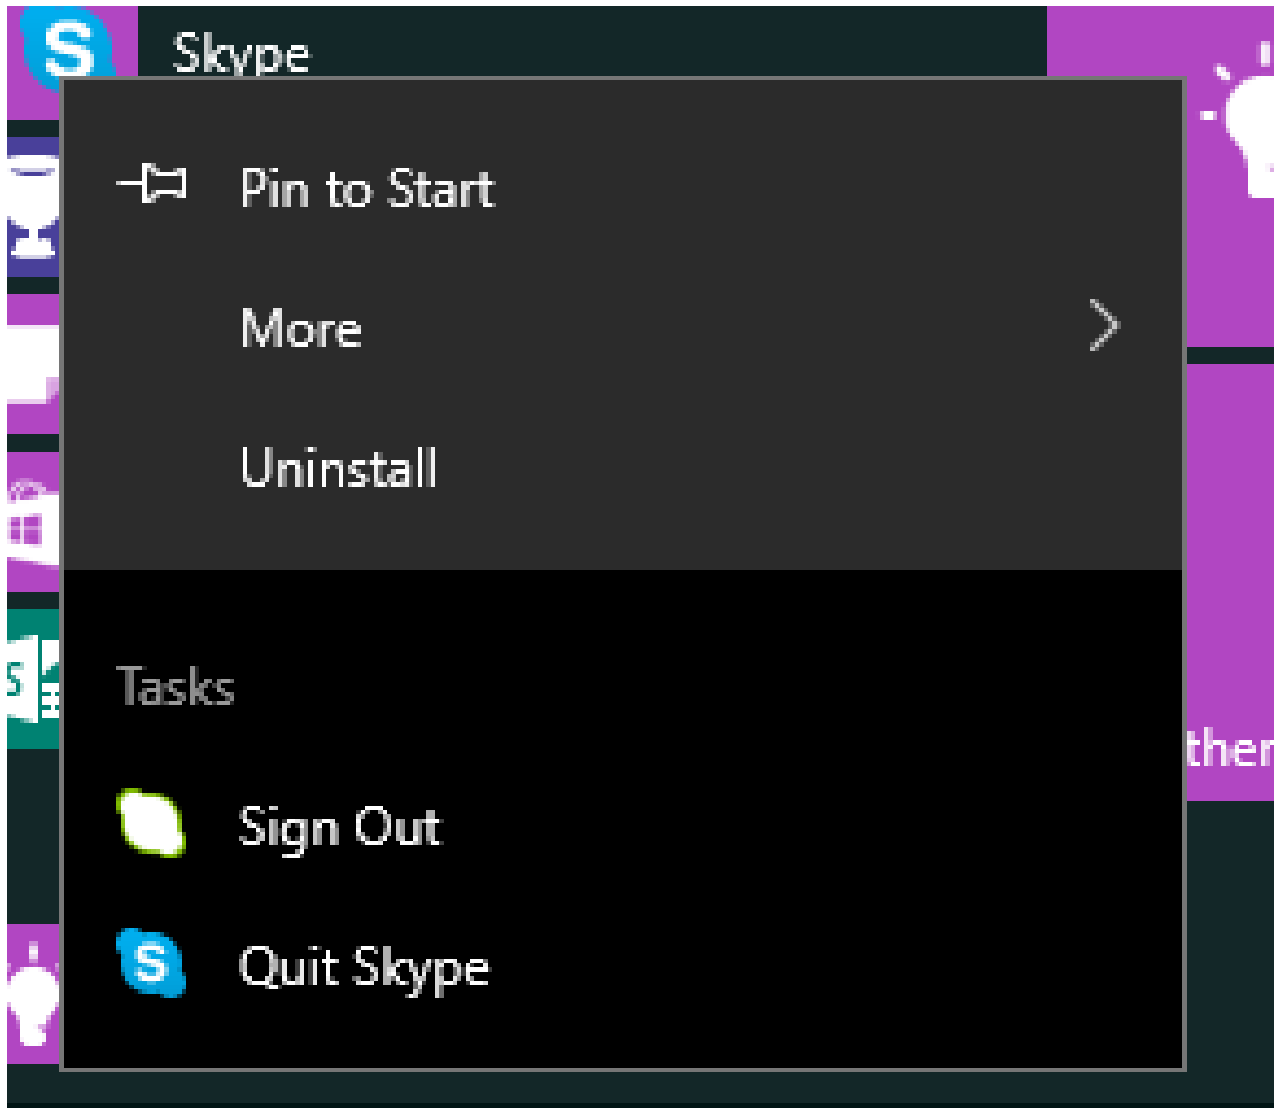

Sway

Money	Store
-------	-------

Tips	Groove Music	News
------	--------------	------

T

Tips

Weather	OneNote
---------	---------

V

Windows taskbar showing icons for Start, File Explorer, Edge, Mail, and Skype™ - lizorban

Skype

Skype

→ Pin to taskbar

Run as administrator

Open file location

SKYPE 11.x IS A "UNIVERSAL WINDOWS PLATFORM" APP (continued)

- When you perform this test on "Skype 11.x", you do not get a "Open file location" option: