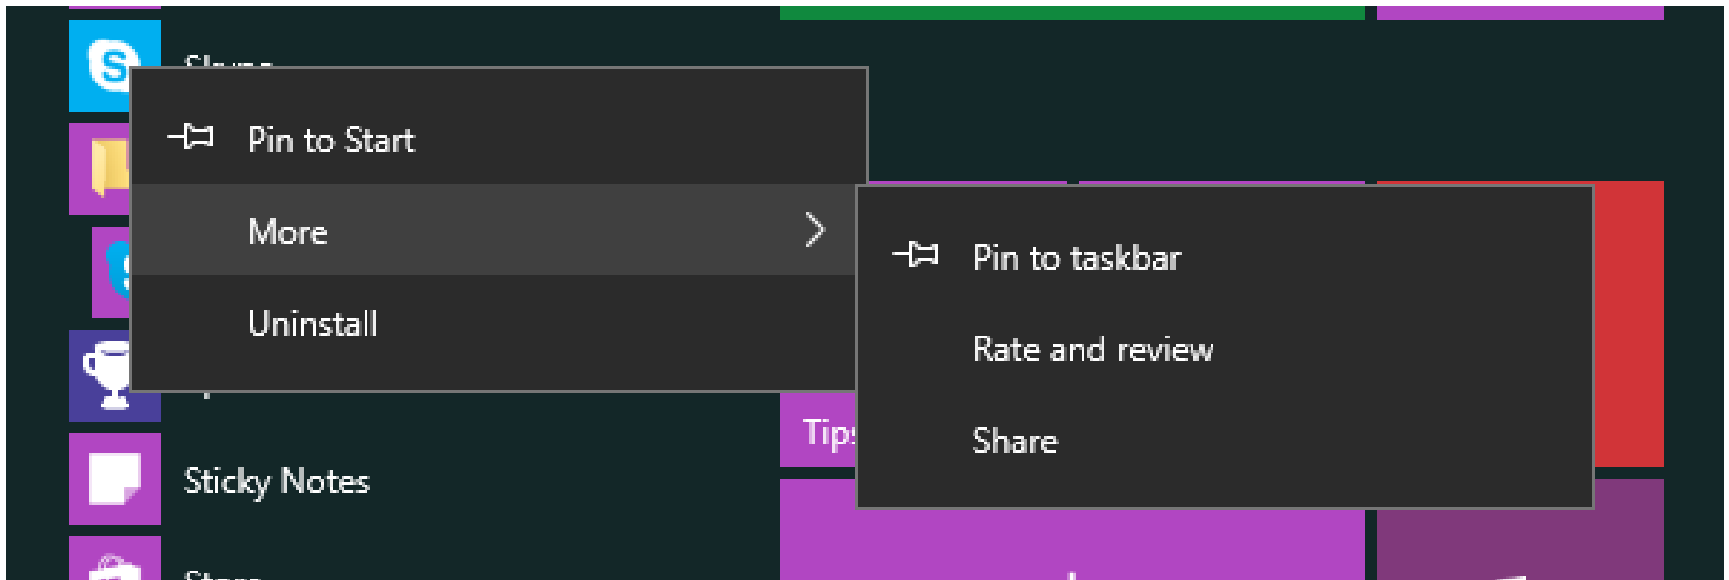

Skype

Skype

→ Pin to taskbar

Run as administrator

Open file location

SKYPE 11.x IS A "UNIVERSAL WINDOWS PLATFORM" APP (continued)

- When you perform this test on "Skype 11.x", you do not get a "Open file location" option: