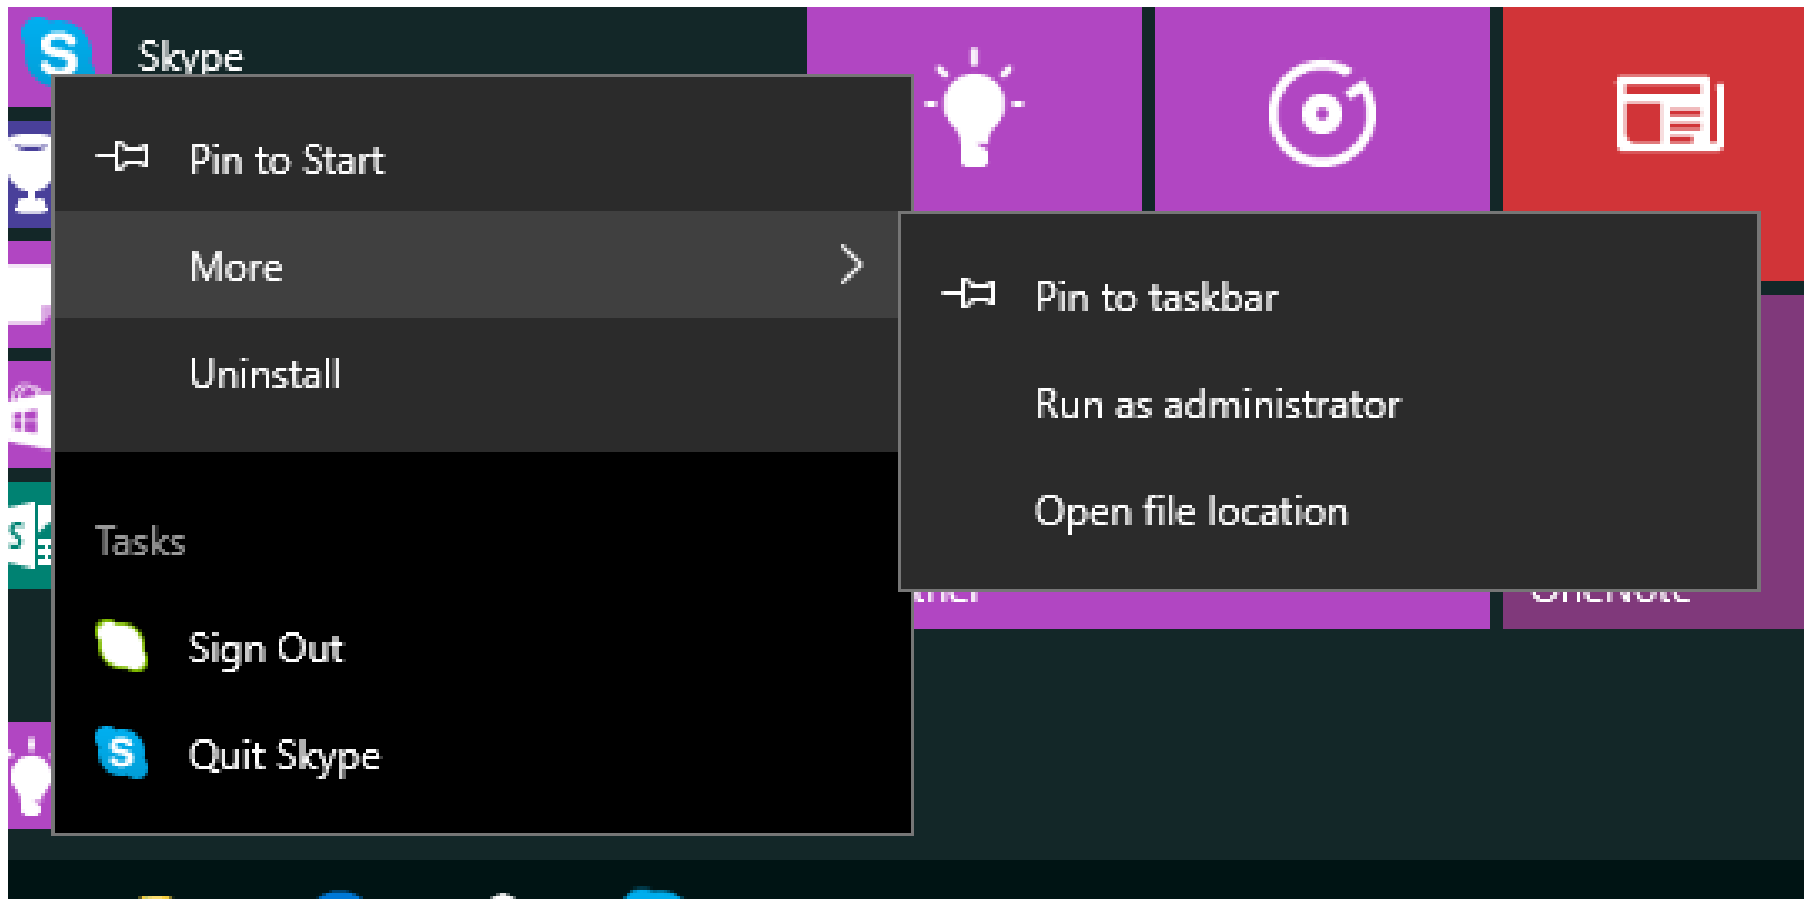

Sway

Money	Store
-------	-------

Tips	Groove Music	News
------	--------------	------

T

Tips

Weather	OneNote
---------	---------

V

Windows taskbar showing icons for Start, File Explorer, Edge, Mail, and Skype™ - lizorban

Skype

Skype

→ Pin to taskbar

Run as administrator

Open file location

SKYPE 11.x IS A "UNIVERSAL WINDOWS PLATFORM" APP (continued)

- When you perform this test on "Skype 11.x", you do not get a "Open file location" option: