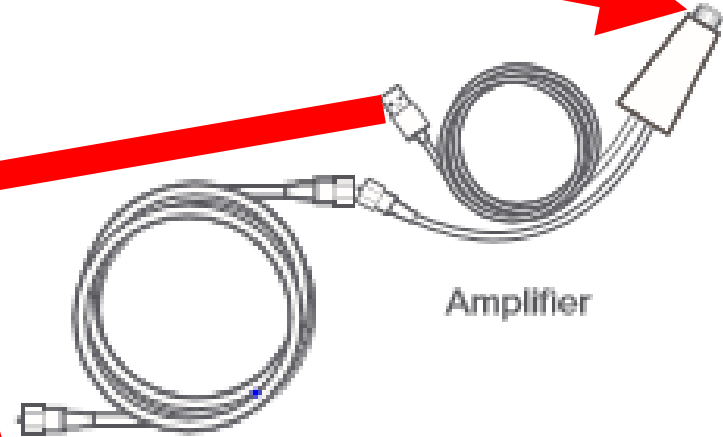

- Does not come with speakers
- Does not come with a headset.
- Only has RCA left and right audio jacks so you might have to buy RCA plug to 3.5mm jack cables to connect to a headset or computer speakers.

"iVIEW" DIGITAL CONVERTER (continued)

- Has a television-type remote
- Has a USB 2 jack for attaching a flash drive or an external hard drive for recording television shows

SkyHDTV® Antenna

B Power Adapter*

Amplifier

30 ft. Coaxial Cable

Analog Channel 3 or 4 to "Ant" or "Antenna" jack of older TV set

HDMI cable (supplied) to "HDMI 1" or "HDMI In" of a television set or HDMI port of a computer monitor

Two RCA jack to one 3.5mm TRS plug "Y" cable