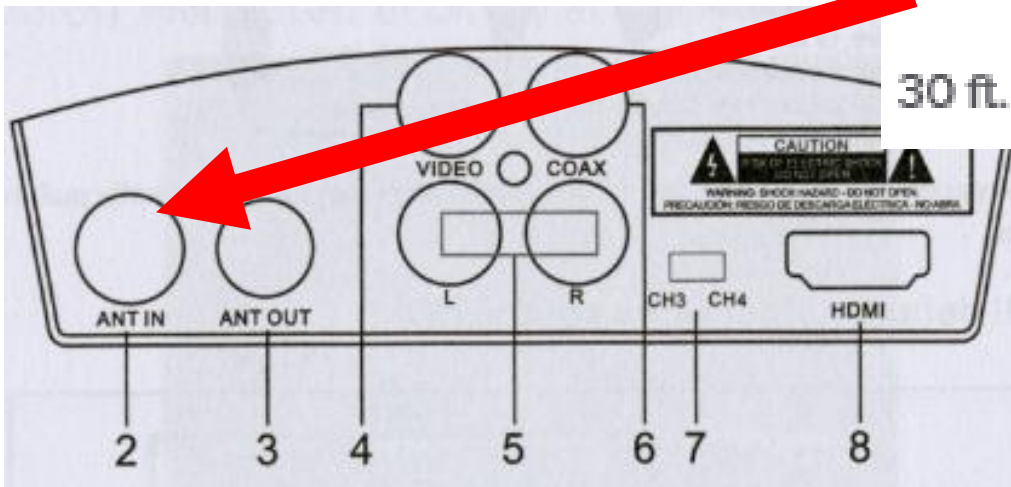

30 ft. Coaxial Cable