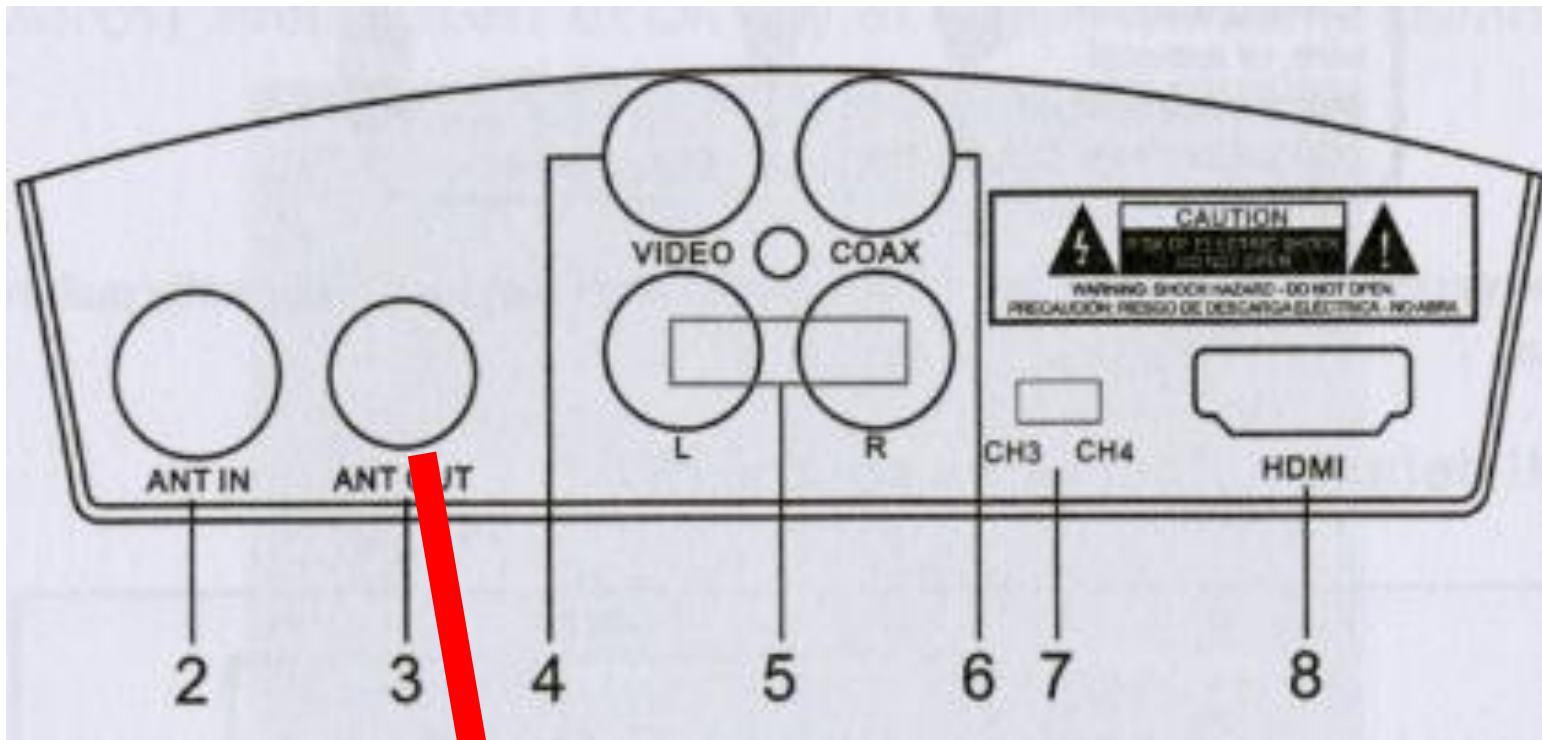

Analog Channel 3 or 4 to "Ant" or "Antenna" jack of older TV set