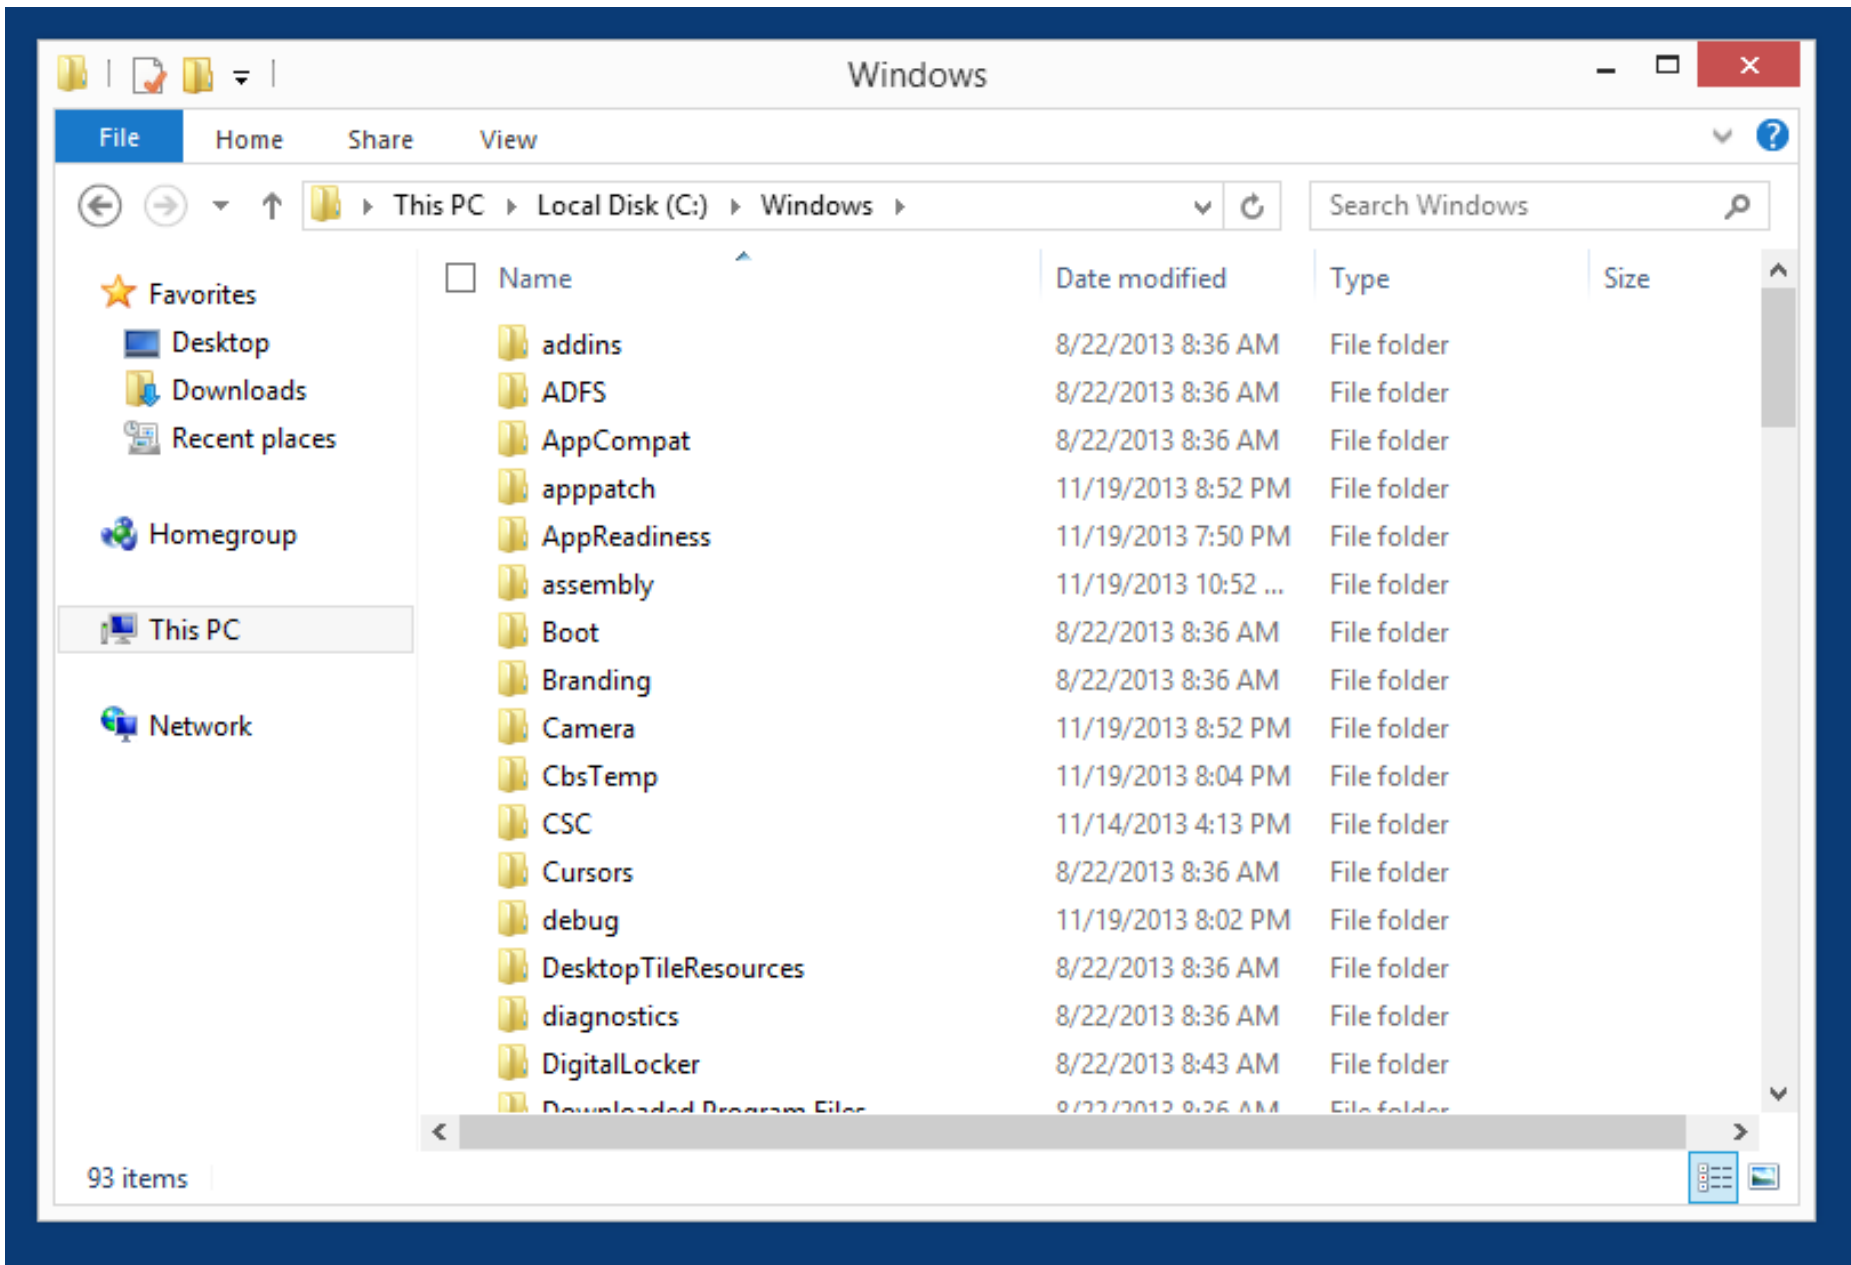

Build 9600

11:43 PM  
11/19/2013

Local Disk (C:)

File Home Share View Manage

This PC > Local Disk (C:)

Search Local Disk (C:)

7 items

Name	Date modified	Type	Size
PerfLogs	8/22/2013 8:22 AM	File folder	
Program Files	11/14/2013 4:08 PM	File folder	
Program Files (x86)	11/14/2013 3:51 PM	File folder	
ProgramData	11/14/2013 3:51 PM	File folder	
Users	11/14/2013 4:13 PM	File folder	
Was on Desktop	11/18/2013 3:06 PM	File folder	
Windows	11/19/2013 8:52 PM	File folder	