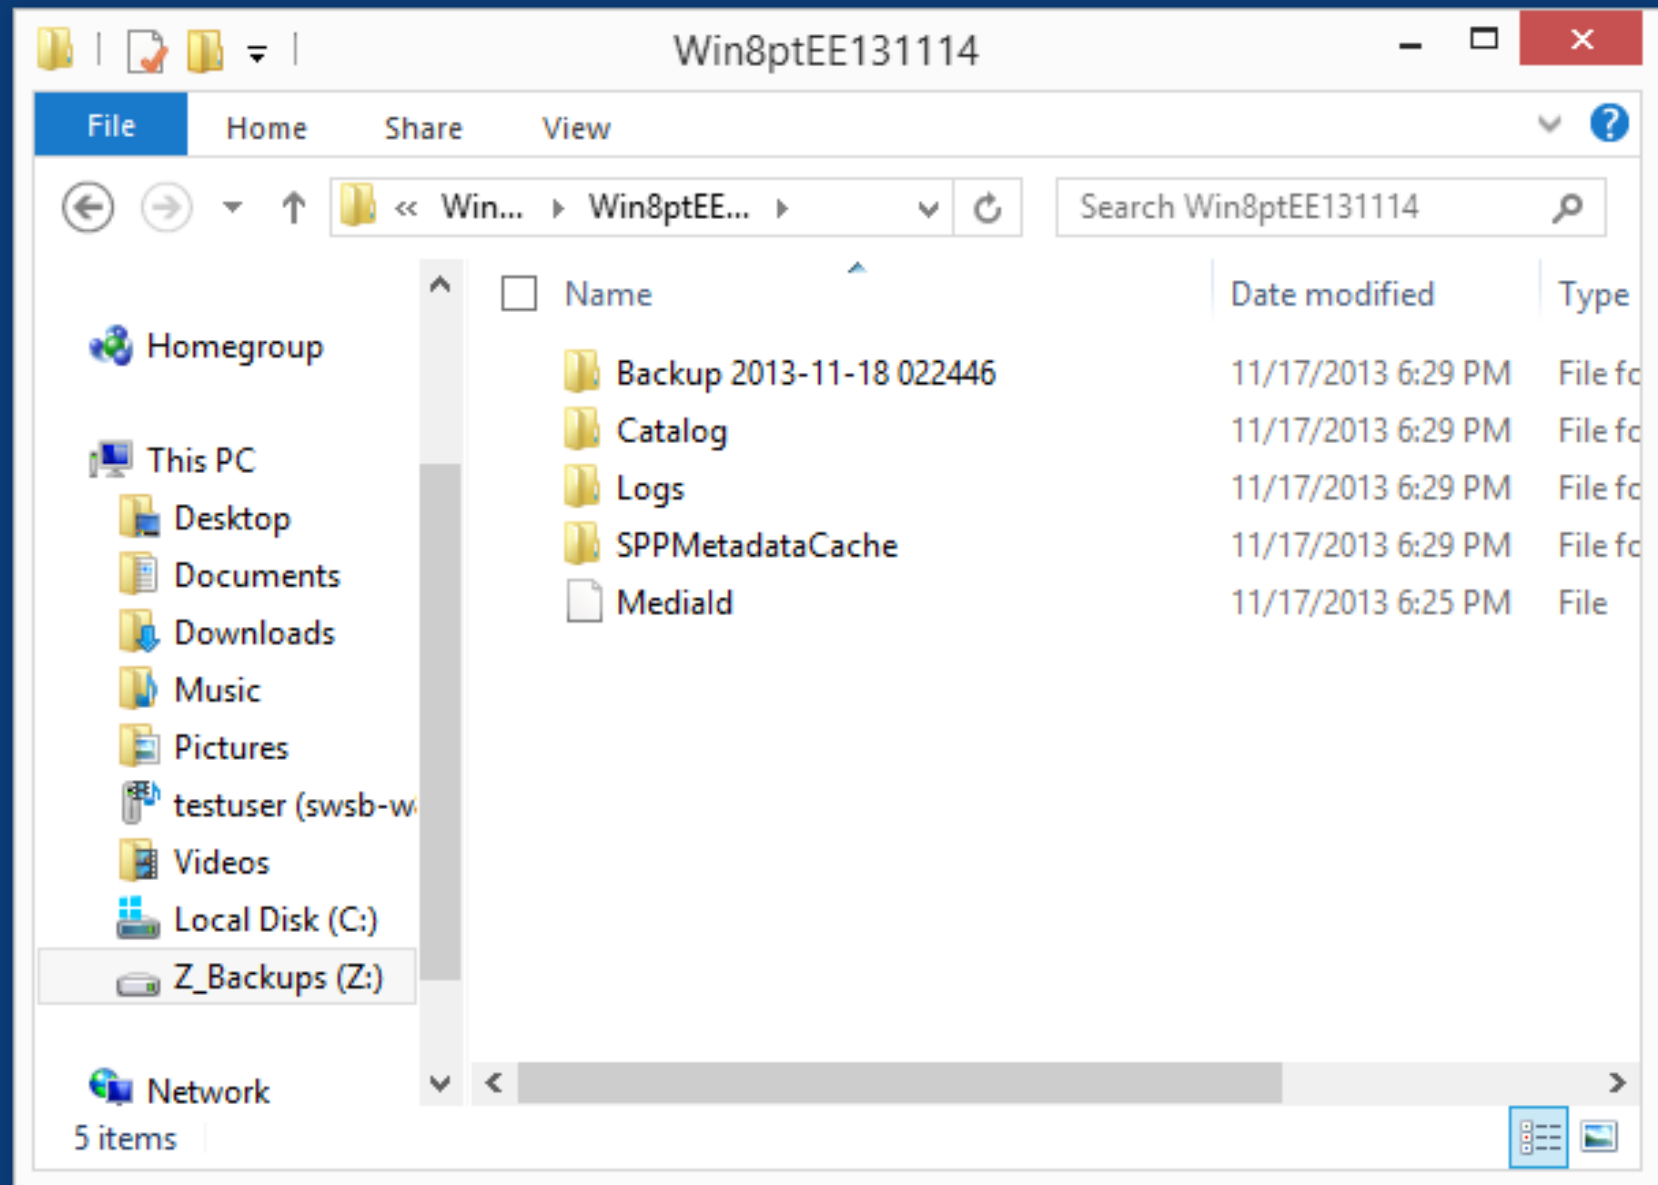

# DIFFERENT NAMES FOR THE SAME PROGRAM FOR MAKING A "SYSTEM IMAGE" (continued)

- For all three of these versions of "Windows..", the executable file for the backup applet is `sdclt.exe` which resides inside `C:\Windows\System32\`