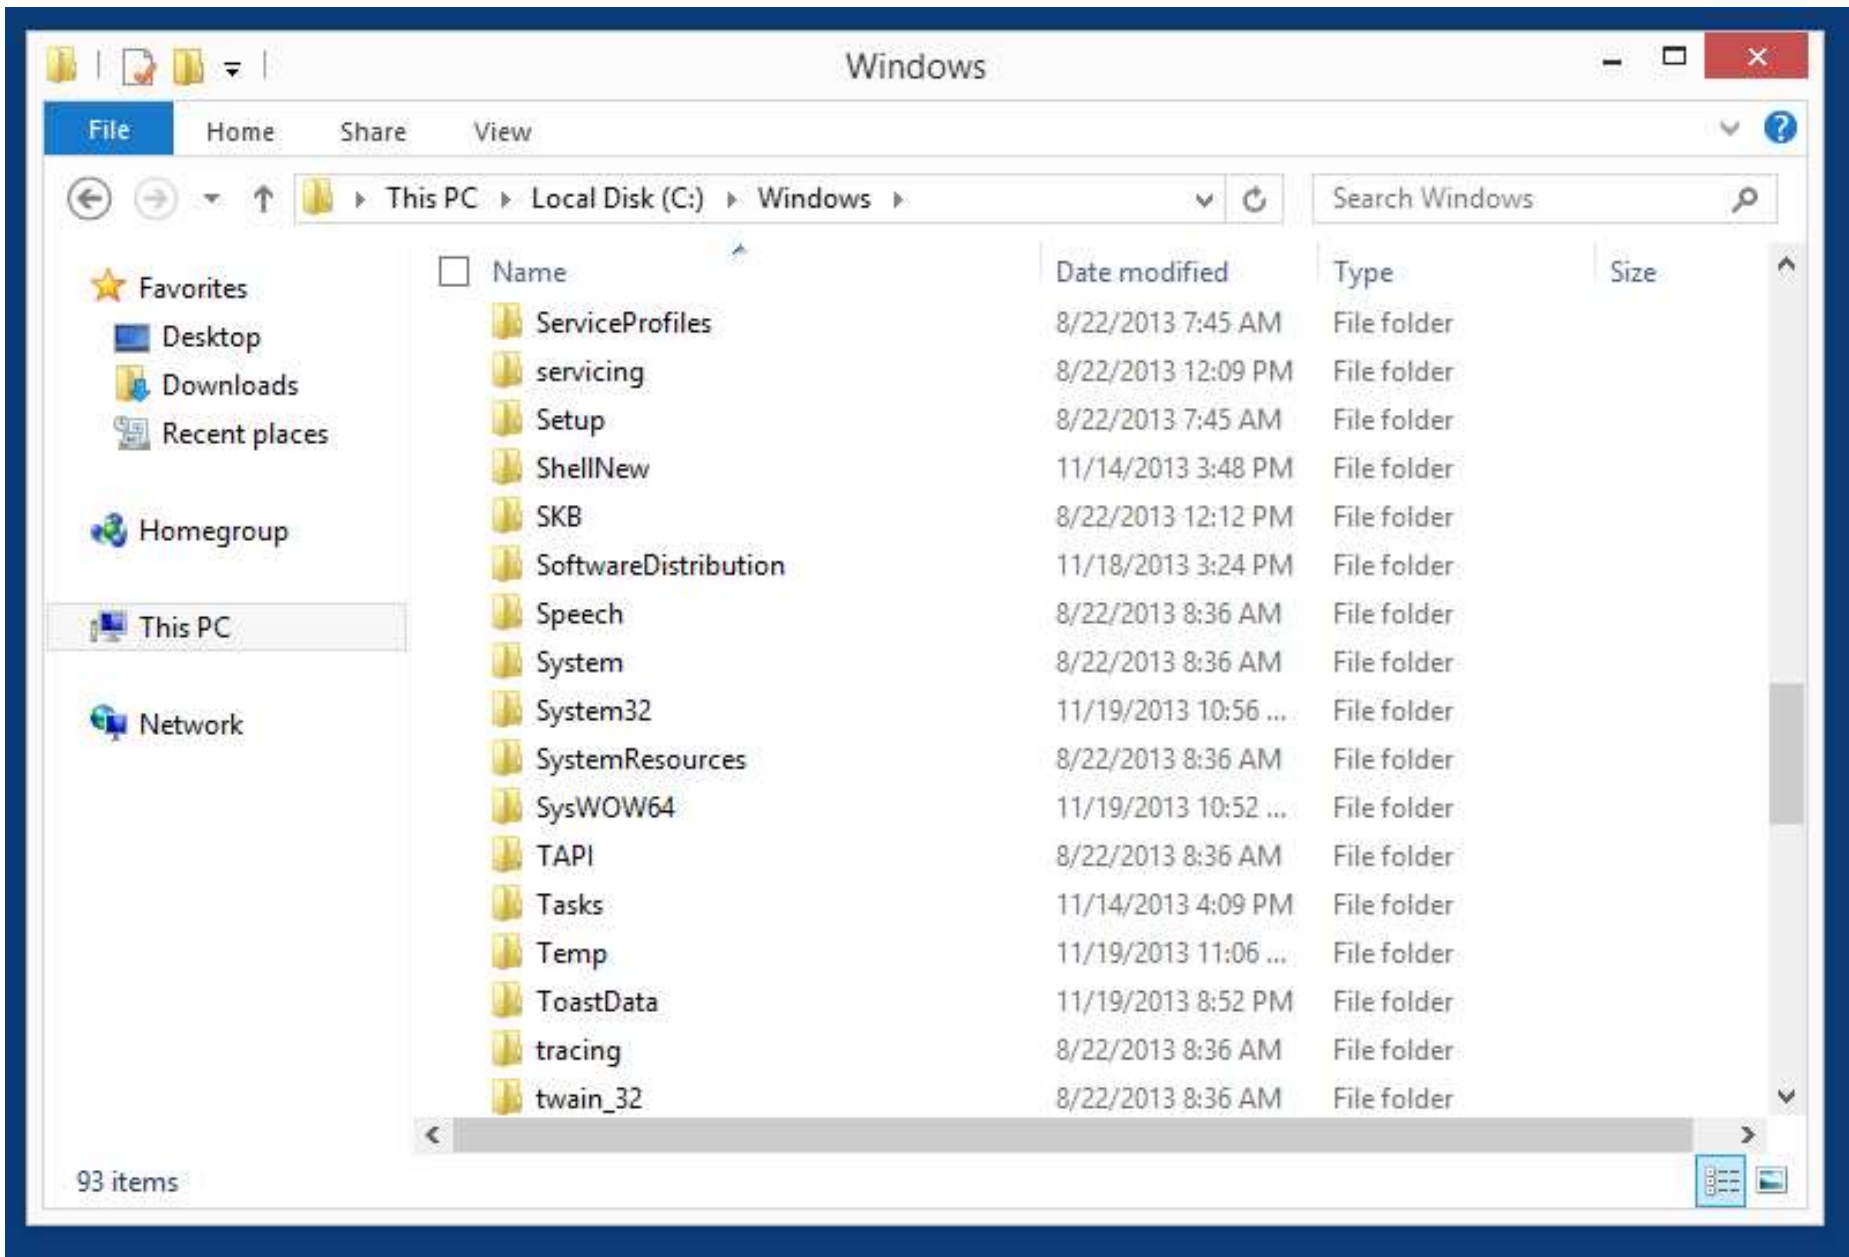

7 items

sdclt.exe Properties

General Security Details

sdclt.exe

Type of file: Application (.exe)

Description: Microsoft® Windows Backup

Location: C:\Windows\System32

Size: 873 KB (894,464 bytes)