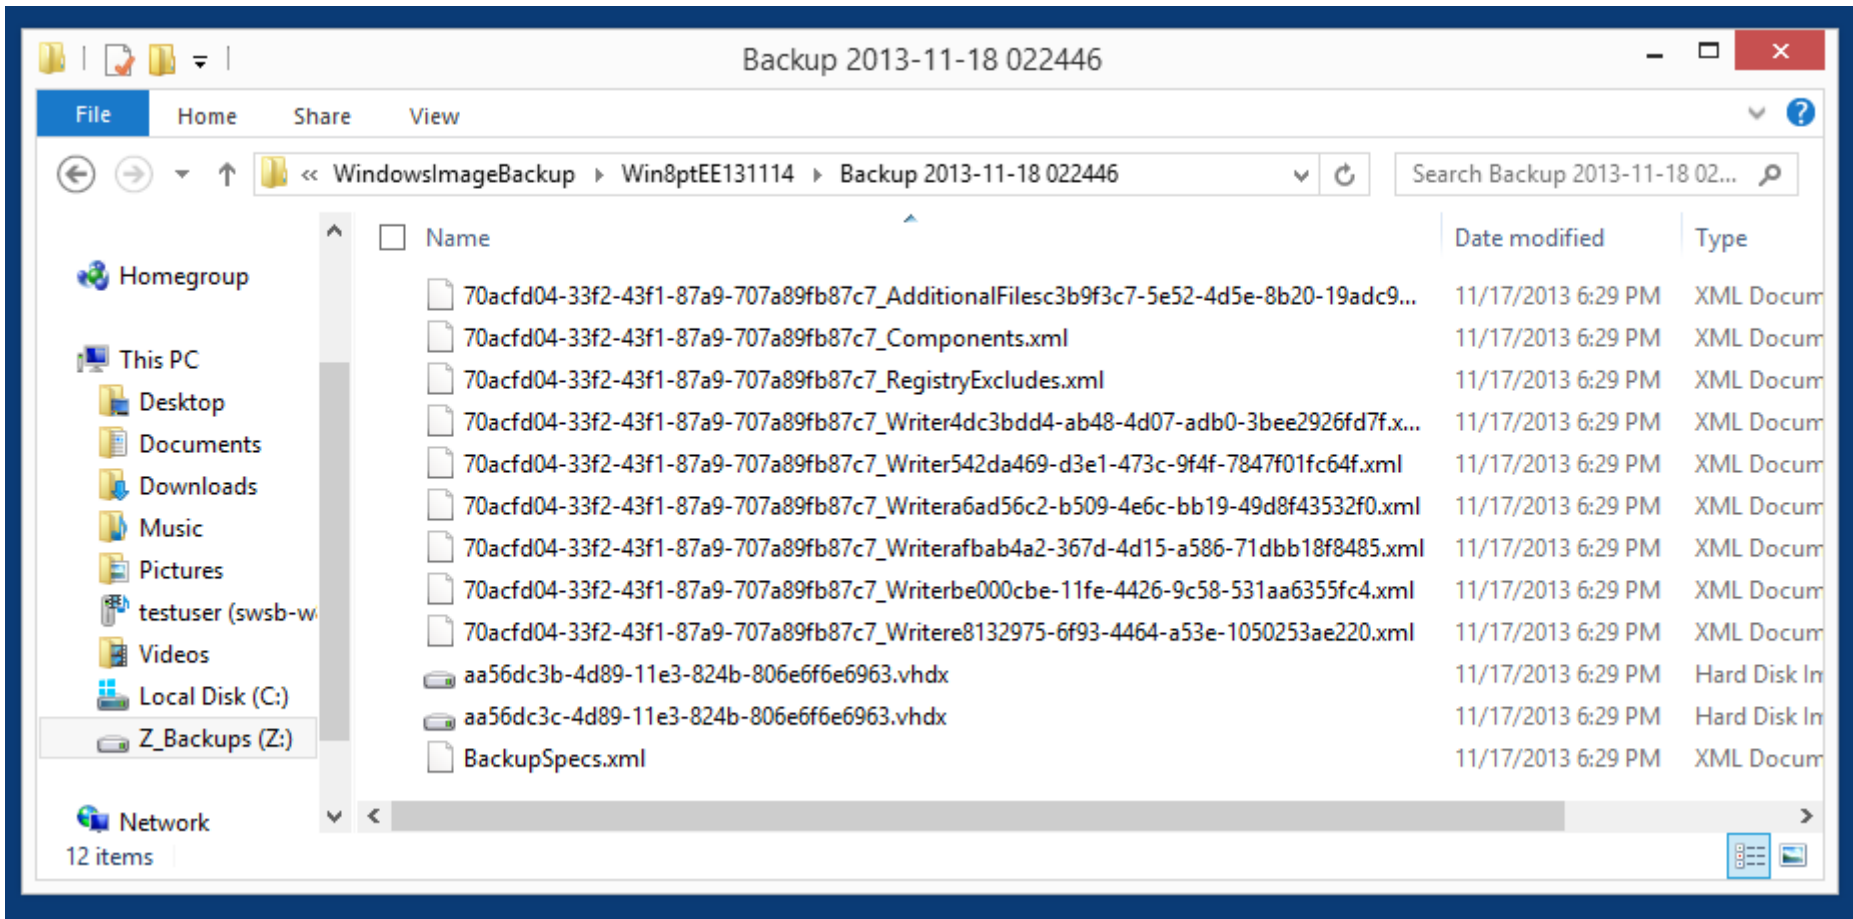

- For "Windows 7, 8, and 8.1", a "system image" is a "WindowsImageBackup" folder that stores a representation of the complete contents and structure of the C: hard drive partition and the "System Reserved" hard drive partition.

HARD DRIVE IMAGING AND BARE-METAL RESTORES

- The storage scheme of the "system image" is a set of .XML and .VHDX files:

HARD DRIVE IMAGING AND BARE-METAL RESTORES

- One .VHDX file is a representation of the "System Reserved" hard drive partition and the other is a representation of the C: hard drive partition: