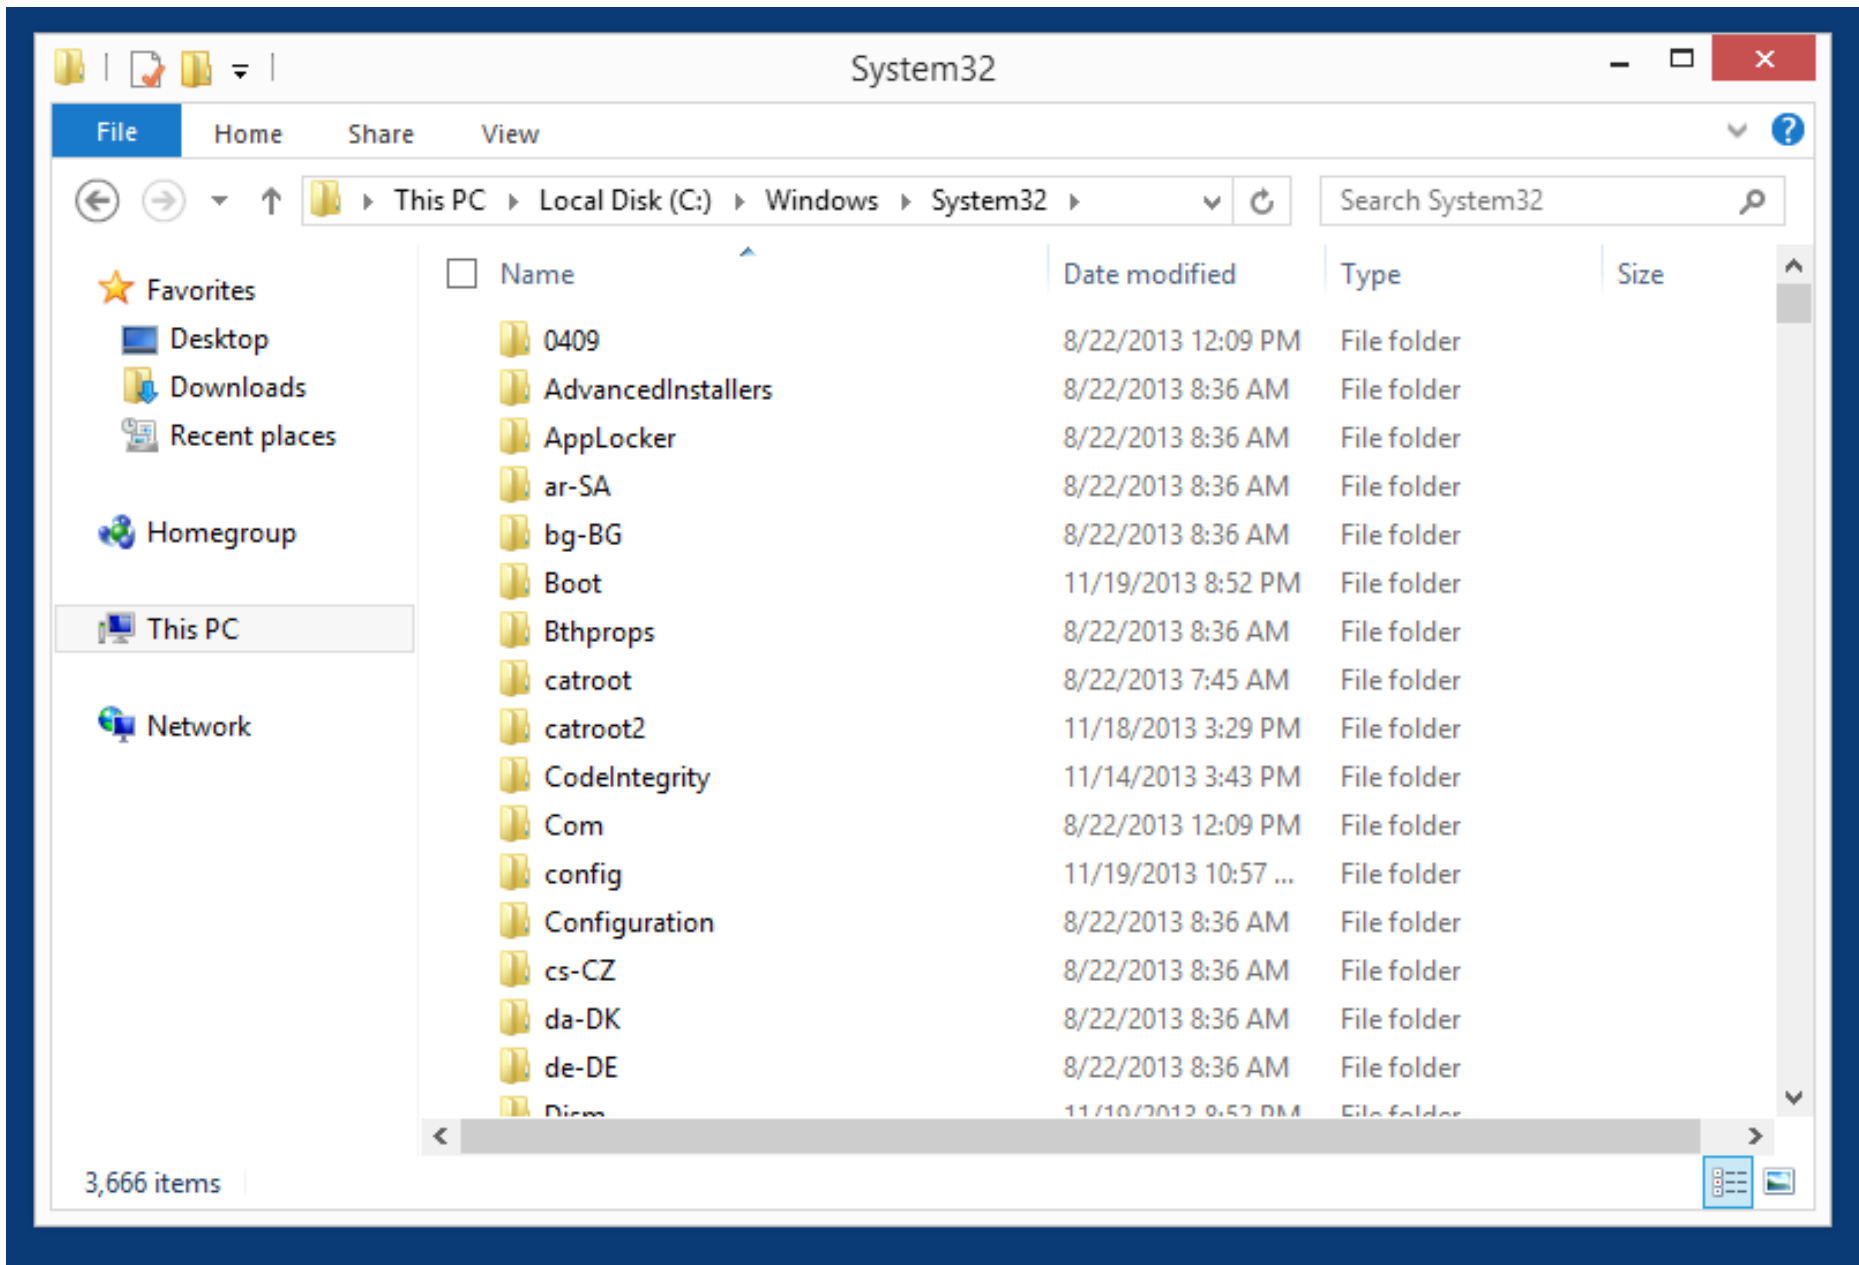

## sdclt.exe Properties

General Security Details

sdclt.exe

Type of file: Application (.exe)

Description: Microsoft® Windows Backup

Location: C:\Windows\System32

Size: 873 KB (894,464 bytes)

Size on disk: 876 KB (897,024 bytes)