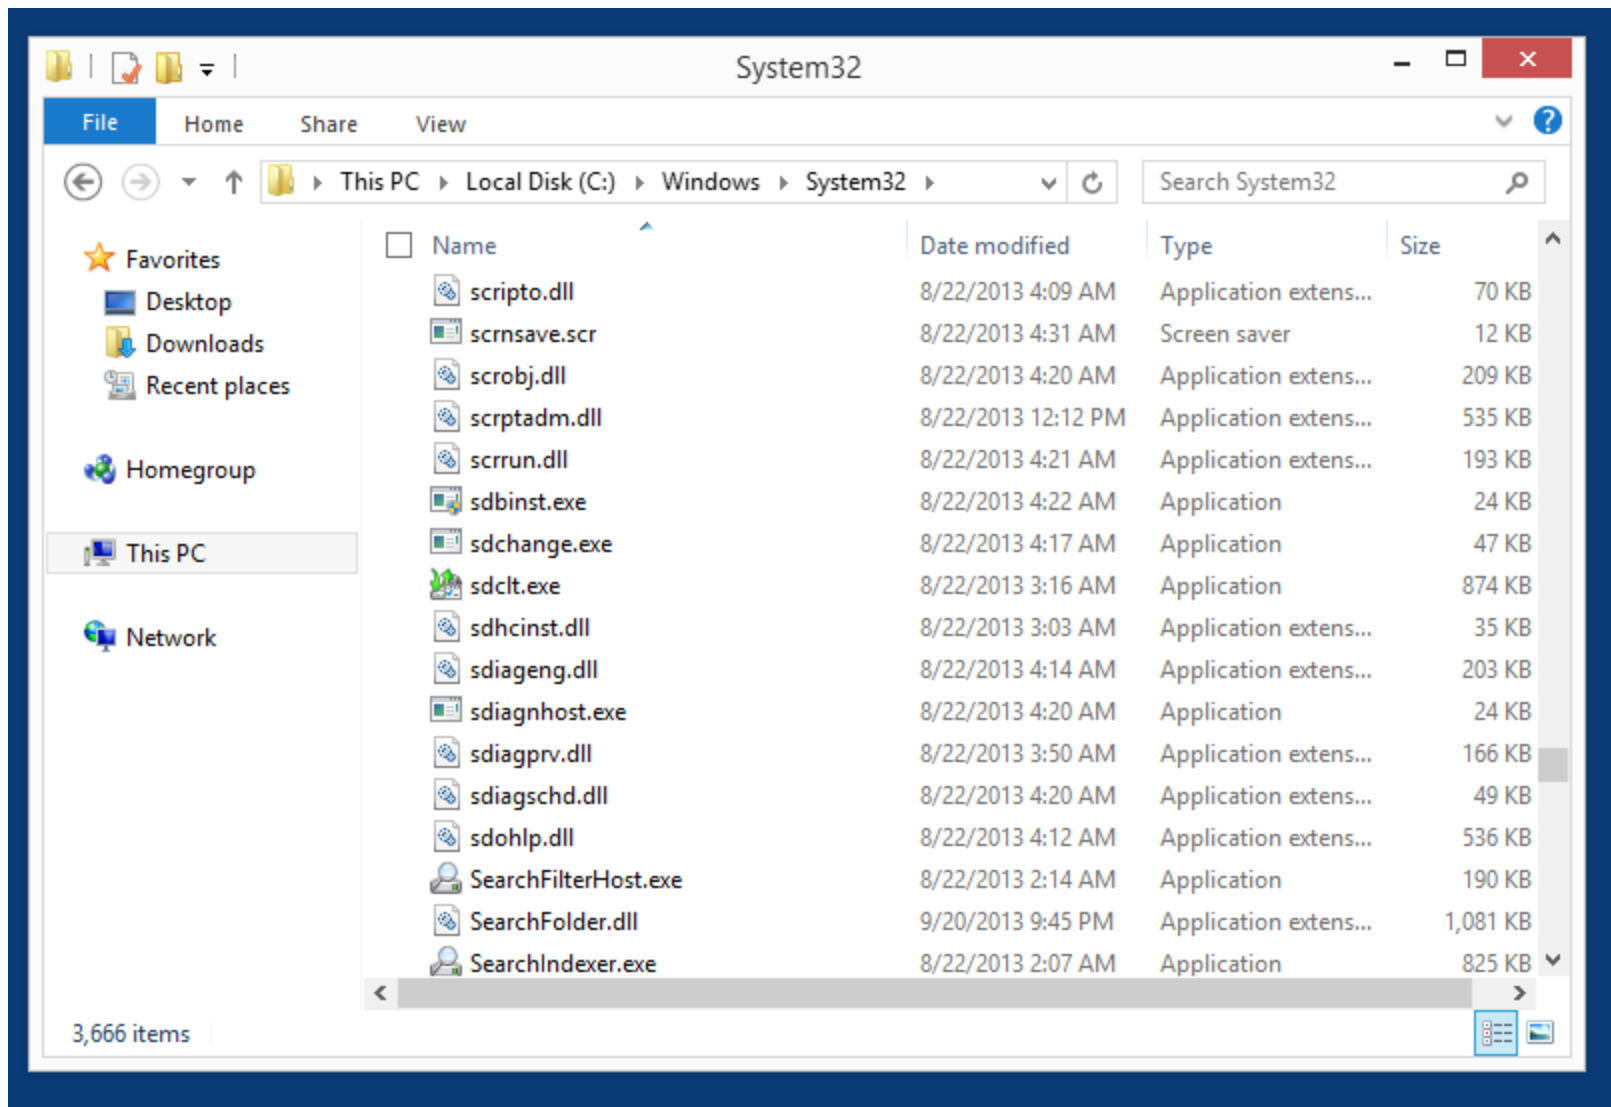

## sdclt.exe Properties

General Security Details

sdclt.exe

Type of file: Application (.exe)

Description: Microsoft® Windows Backup

Location: C:\Windows\System32

Size: 873 KB (894,464 bytes)

Size on disk: 876 KB (897,024 bytes)