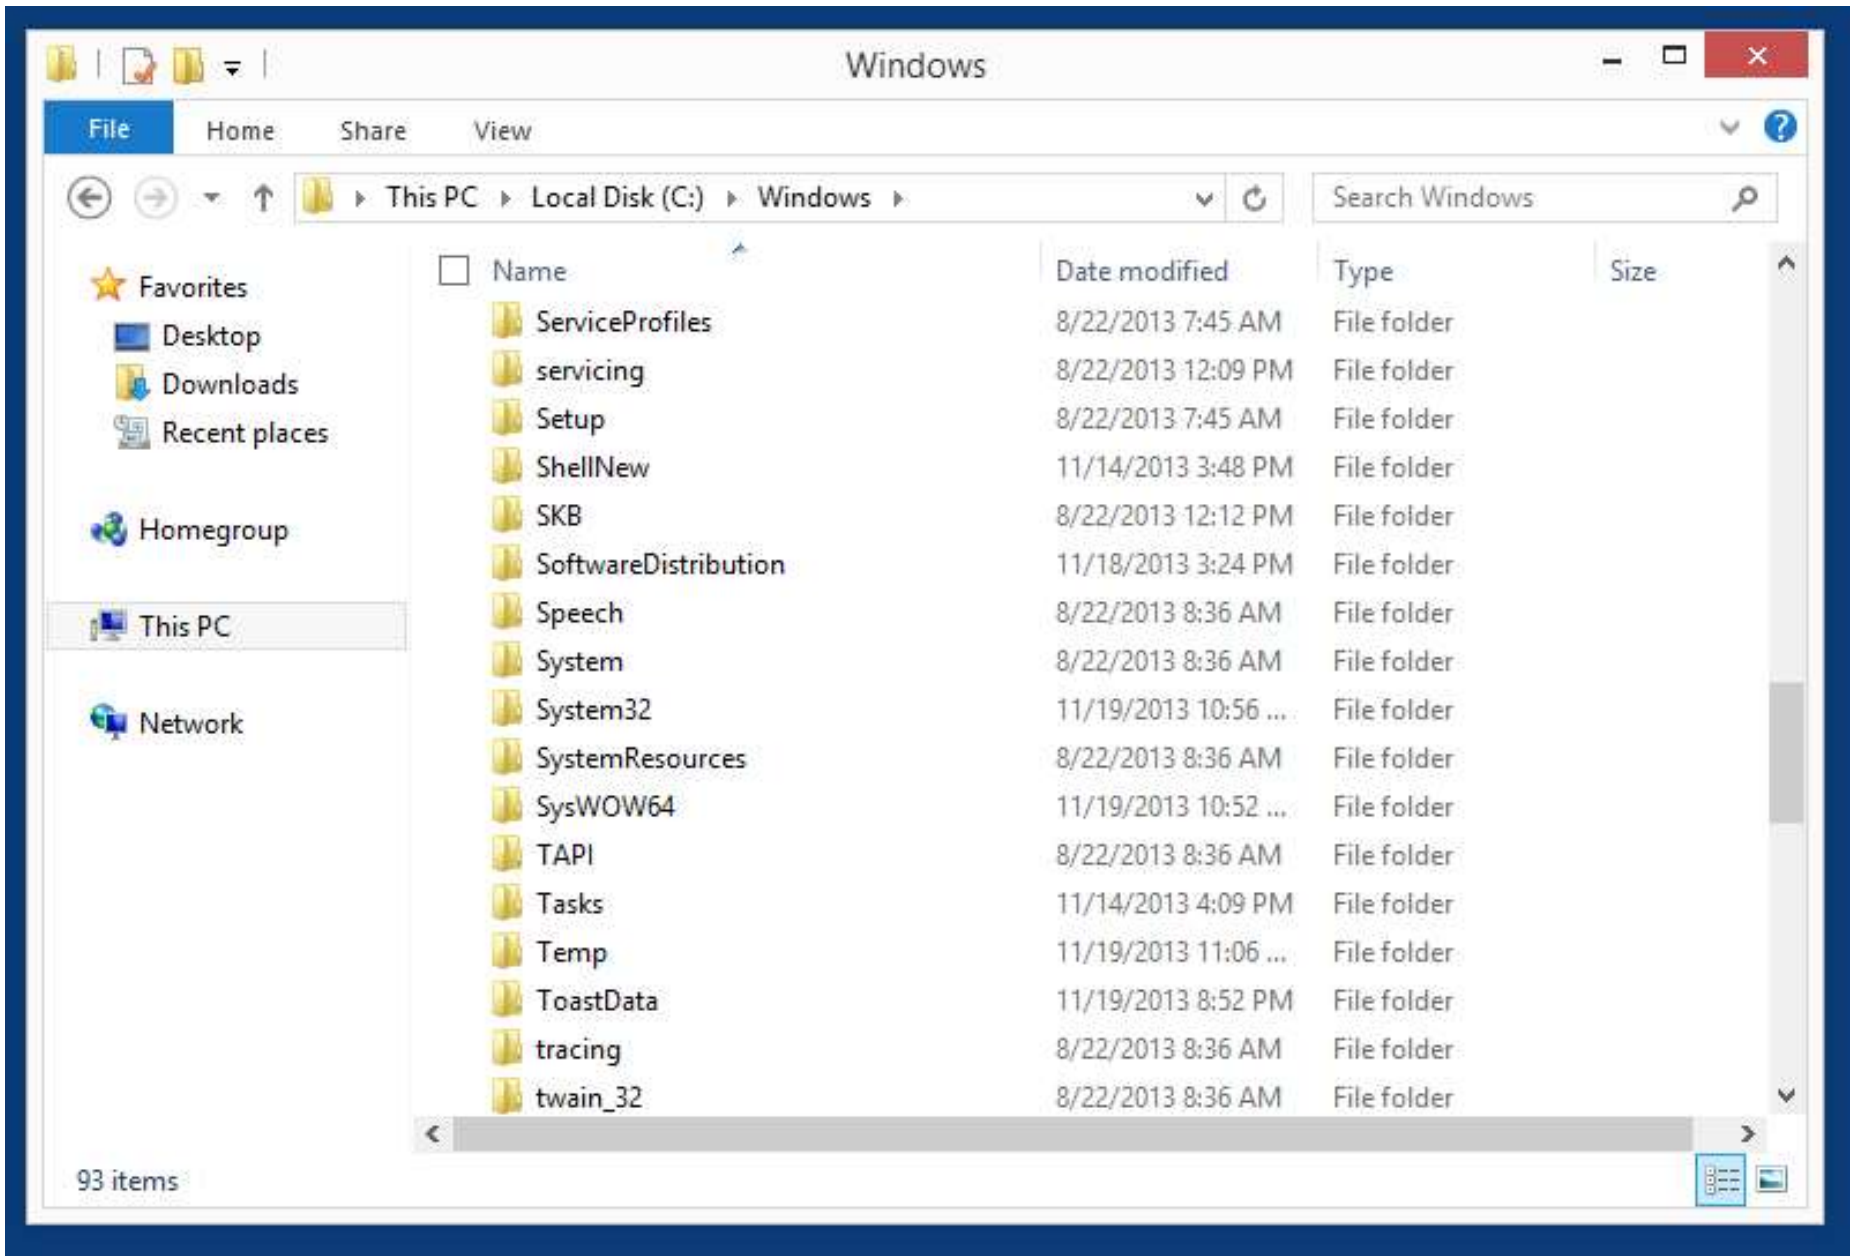

## sdclt.exe Properties

General Security Details

sdclt.exe

Type of file: Application (.exe)

Description: Microsoft® Windows Backup

Location: C:\Windows\System32

Size: 873 KB (894,464 bytes)

Size on disk: 876 KB (897,024 bytes)