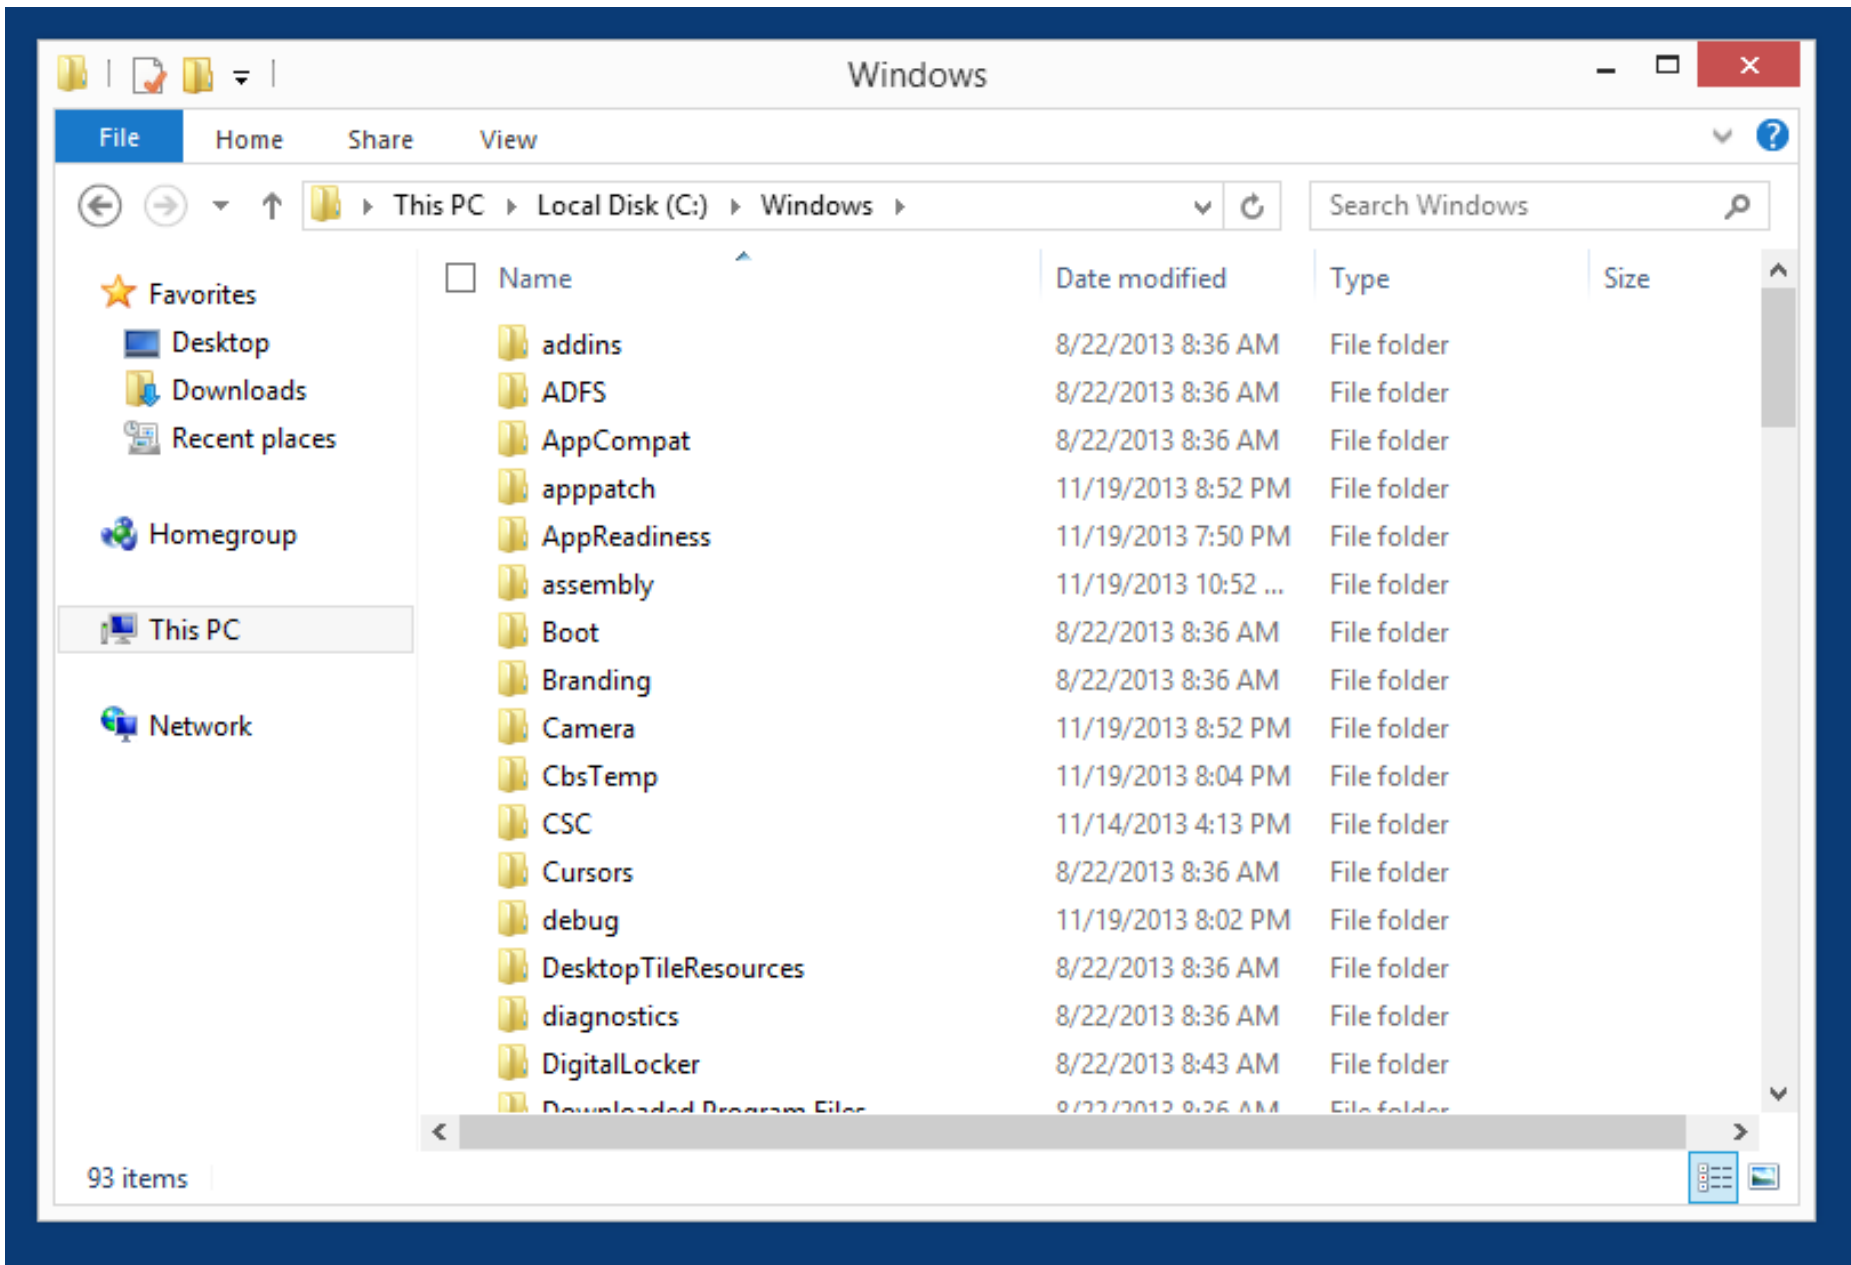

7 items

sdclt.exe Properties

General Security Details

sdclt.exe

Type of file: Application (.exe)

Description: Microsoft® Windows Backup

Location: C:\Windows\System32

Size: 873 KB (894,464 bytes)