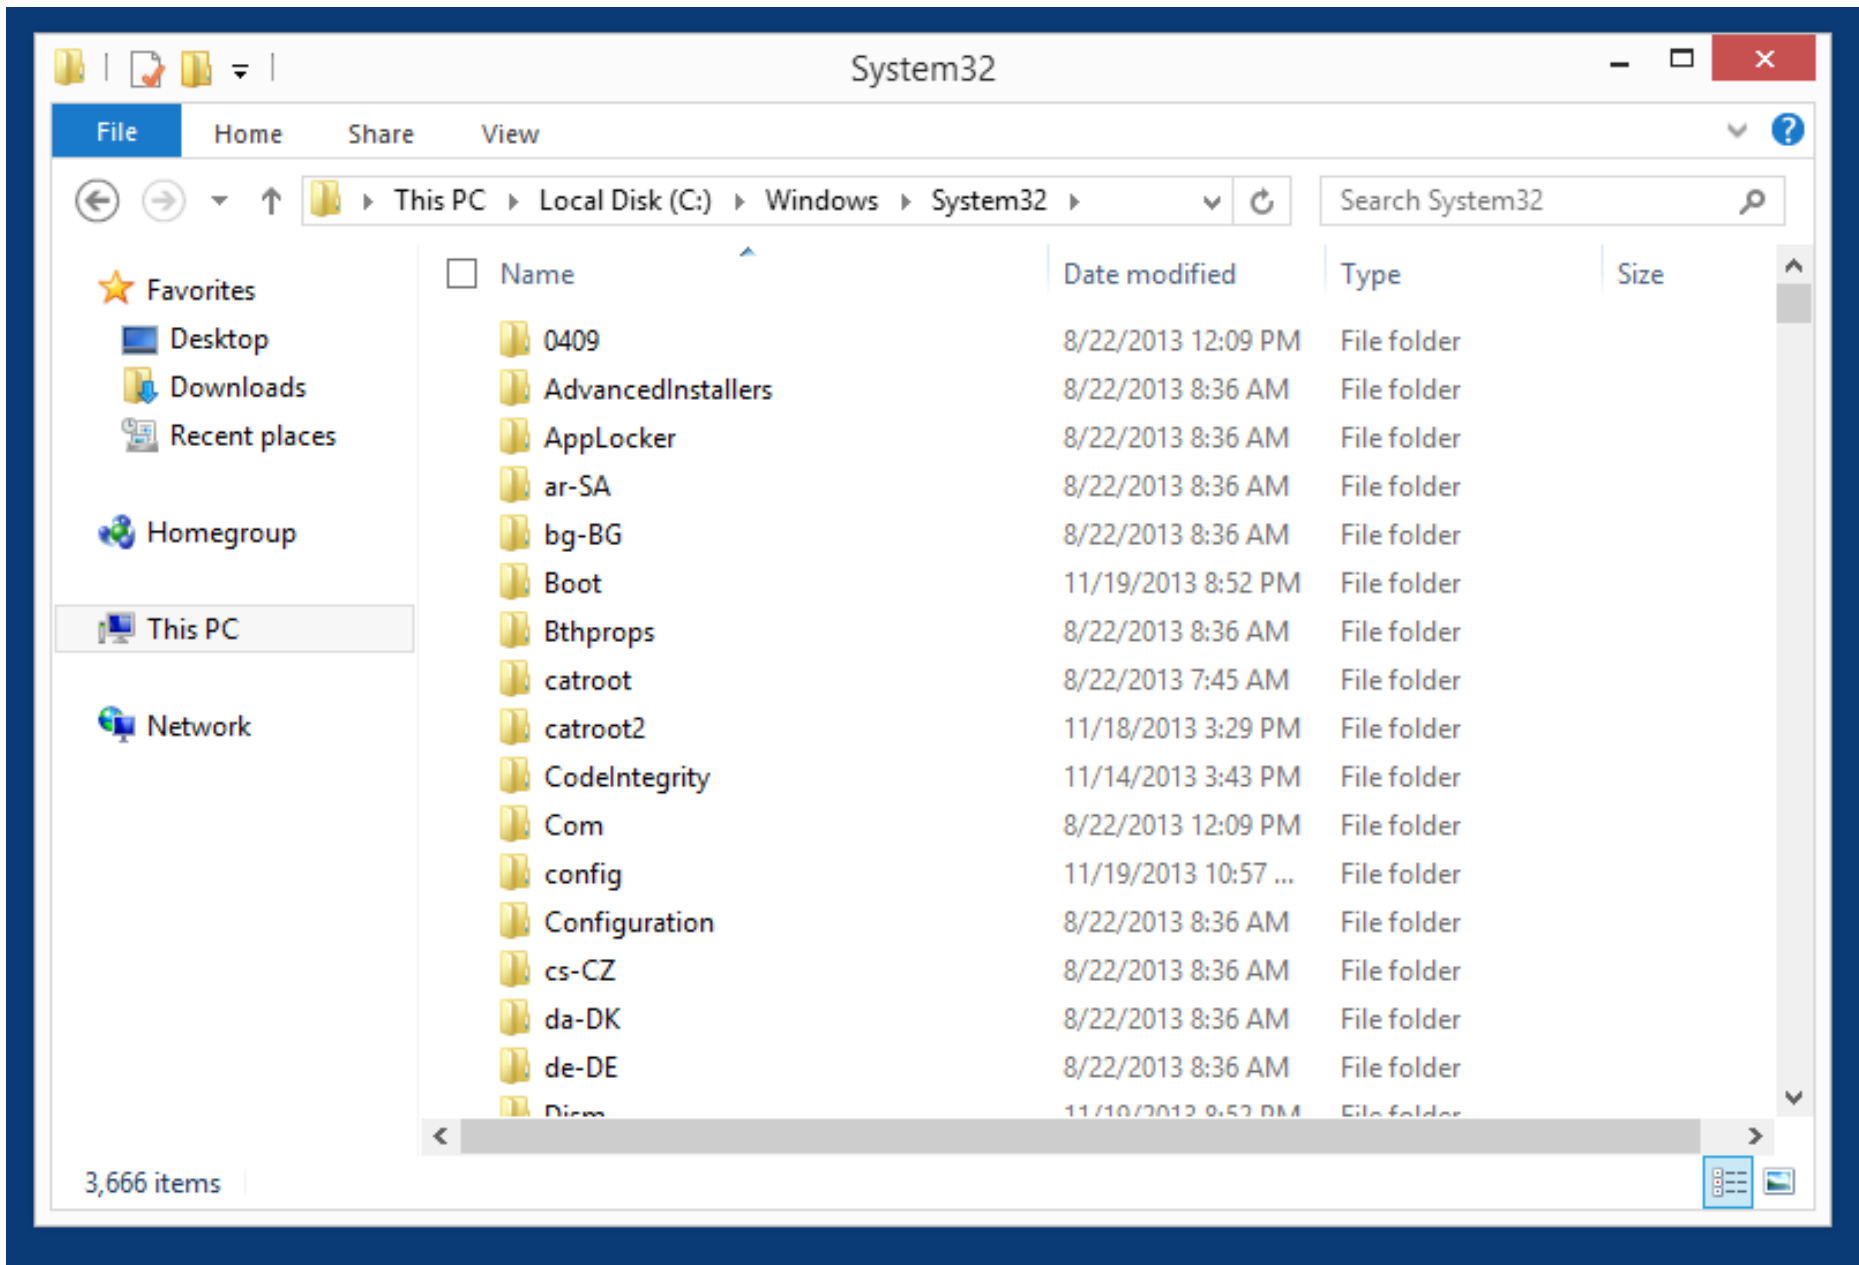

7 items

sdclt.exe Properties

General Security Details

sdclt.exe

Type of file: Application (.exe)

Description: Microsoft® Windows Backup

Location: C:\Windows\System32

Size: 873 KB (894,464 bytes)