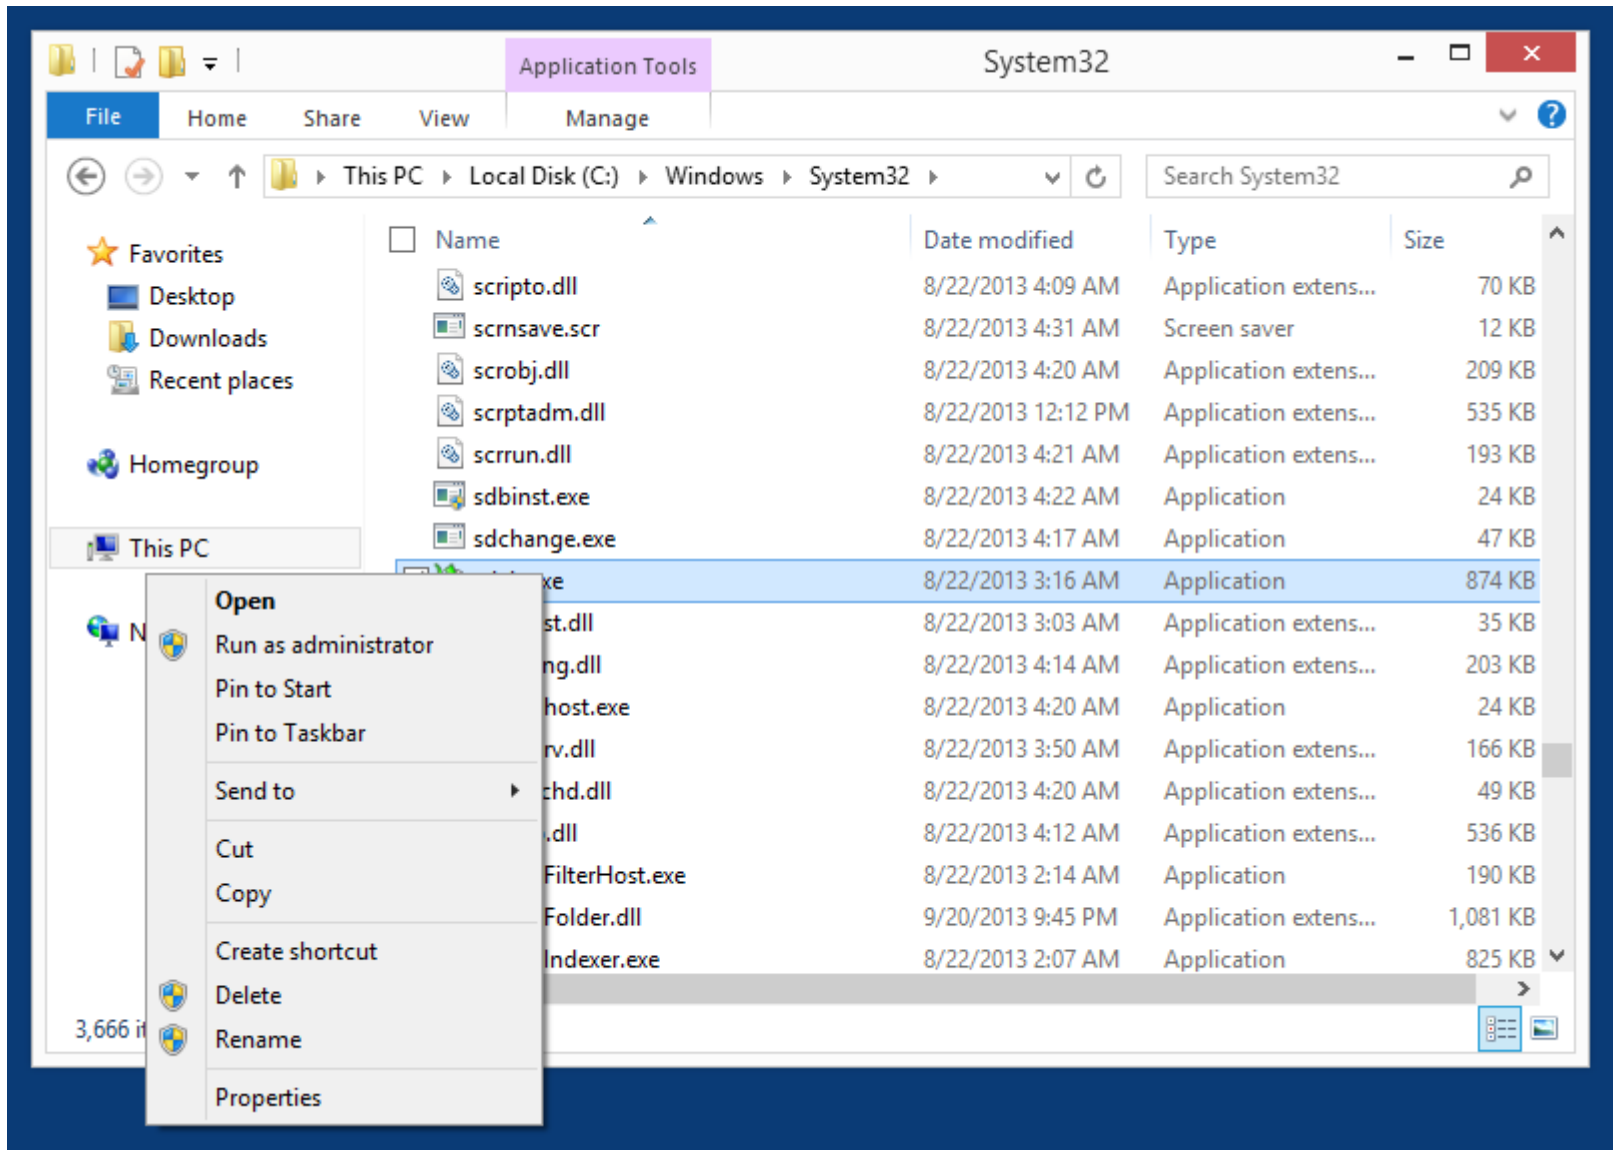

7 items

sdclt.exe Properties

General Security Details

sdclt.exe

Type of file: Application (.exe)

Description: Microsoft® Windows Backup

Location: C:\Windows\System32

Size: 873 KB (894,464 bytes)