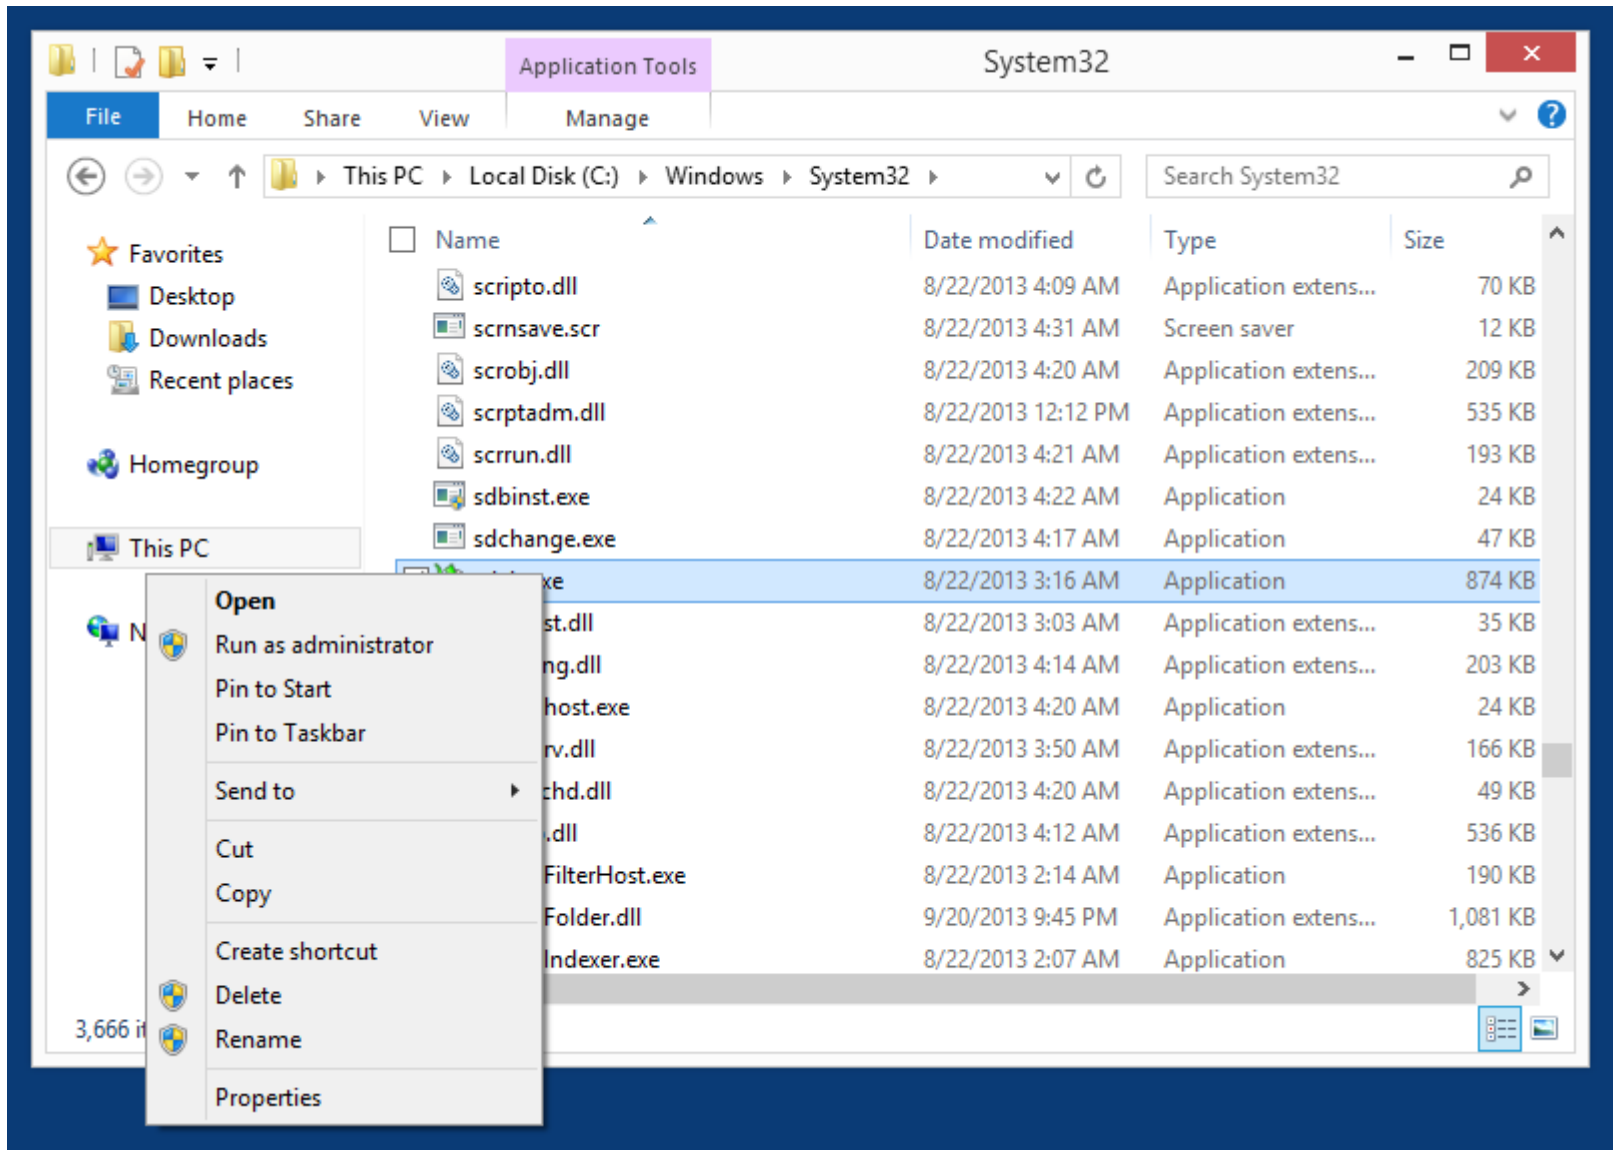

## sdclt.exe Properties

General Security Details

sdclt.exe

Type of file: Application (.exe)

Description: Microsoft® Windows Backup

Location: C:\Windows\System32

Size: 873 KB (894,464 bytes)

Size on disk: 876 KB (897,024 bytes)