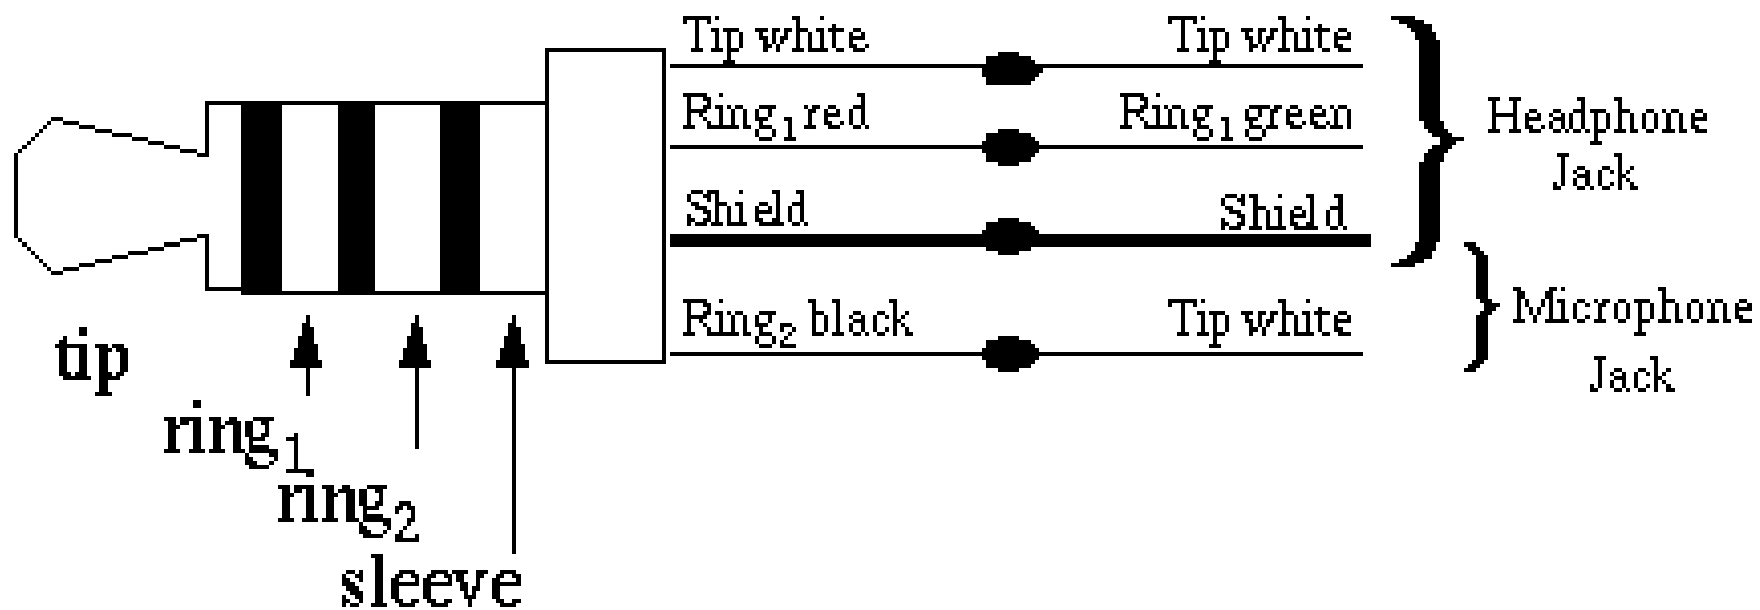

1 USB 3.0; 1 USB 2.0; 1 HDMI; 1
headphone/microphone combo

Expansion slots

1 multi-format SD media card reader

Webcam

HP TrueVision HD Webcam (front-facing) with integrated digital microphone

Dimensions

11.81 x 8.1 x 0.78 in